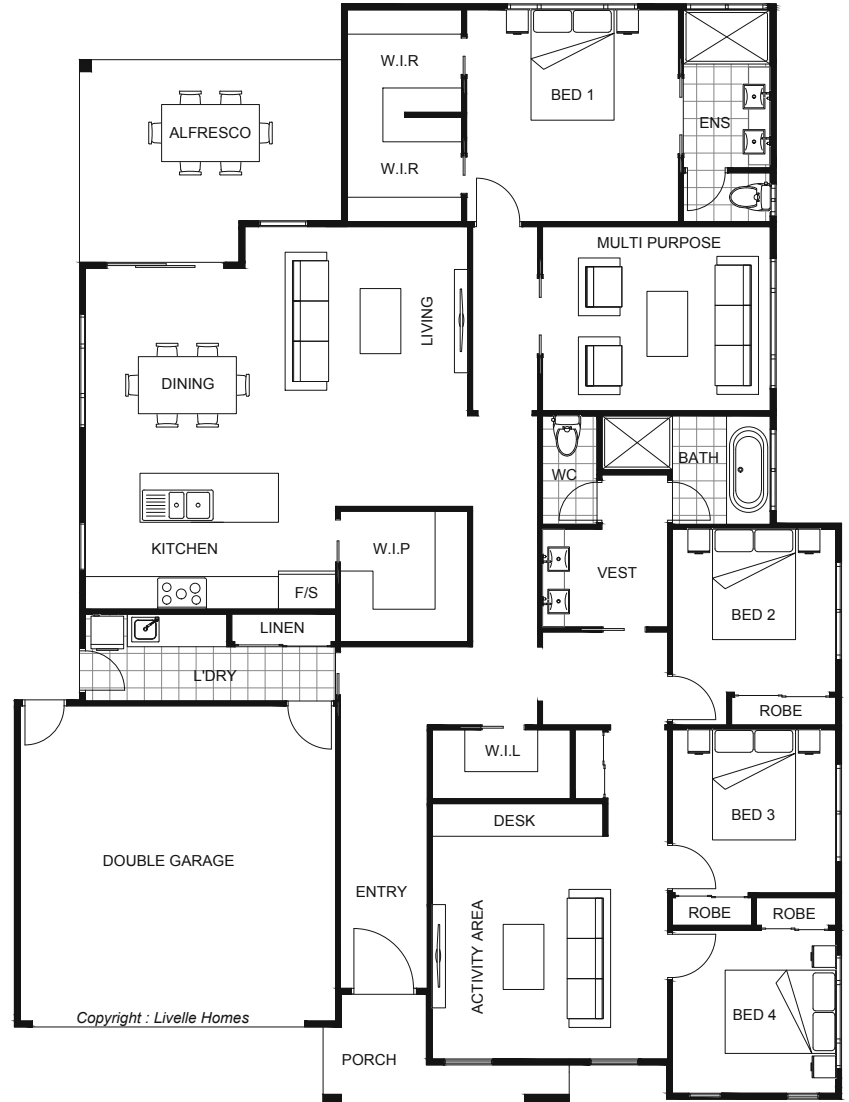

# The Elsham

The Elsham offers more living and entertaining space than you could ask for. The kitchen, dining and family room adjoin a large alfresco space, while a broad living room can be used as a parents' retreat or as a space to welcome guests. Adjacent to the three kids' bedrooms is a fourth living space, which is perfect for use as a toy or games room.

## The Elsham

Living	216.9	Sqm
Garage	36.9	Sqm
Alfresco	15.9	Sqm
Porch	4.9	Sqm
<b>Total</b>	<b>274.6</b>	<b>Sqm</b>

Length	20.42	m
Width	15.48	m

- Contemporary style home
- Open plan dining & family
- Entertainer's kitchen with WIP
- Alfresco off main living areas
- Master with ensuite & WIR
- Separate multi-purpose room
- Activity area with study nook