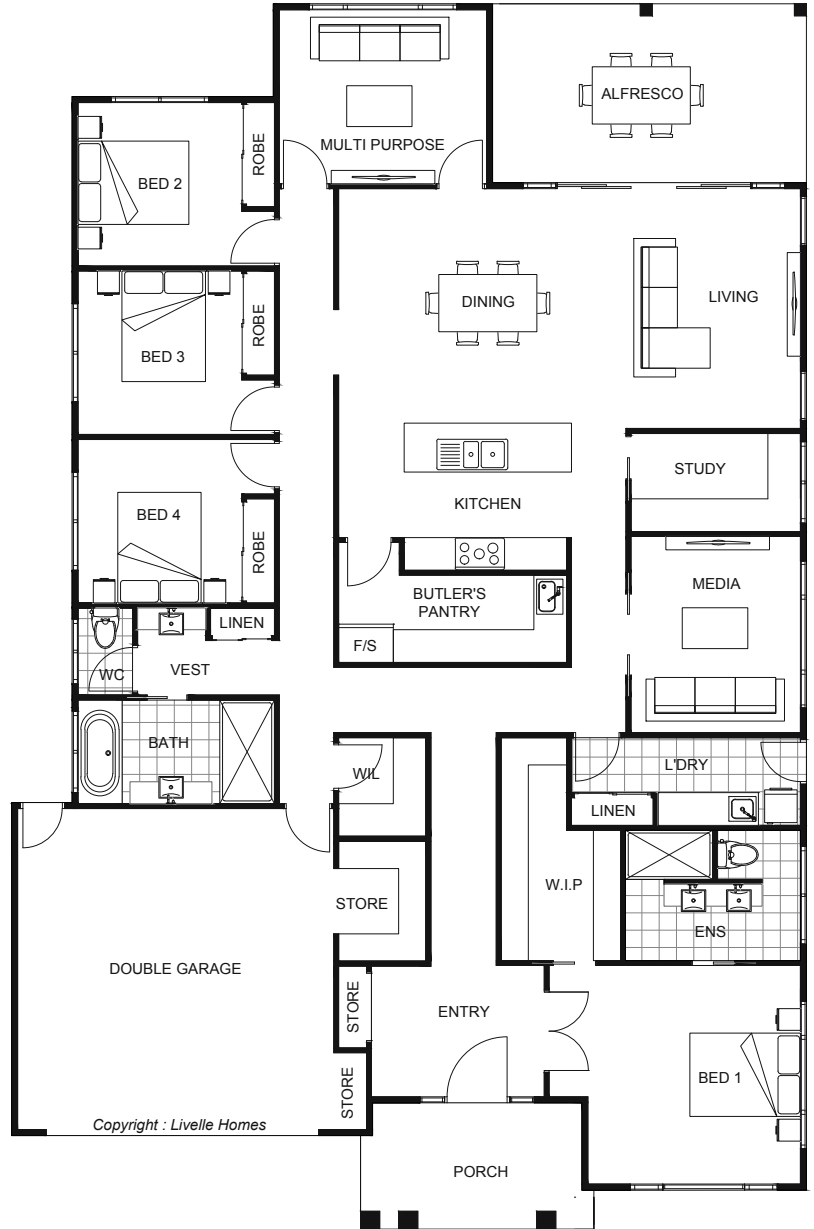

# The Carwoola

The delightful Carwoola offers everything your heart desires, and more. A private kids' bedroom zone, an enormous master suite with double vanity ensuite and generous walk-in robe, and a butler's pantry in the kitchen are just the beginning. Plus, the luxury of having multiple, grand living spaces gives you the freedom to enjoy life to the full.

## The Carwoola

Living	234.9	Sqm
Garage	37.8	Sqm
Alfresco	18.9	Sqm
Porch	8.6	Sqm
<b>Total</b>	<b>300.2</b>	<b>Sqm</b>

Length	22.61	m
Width	14.84	m

- Modern style home
- Open plan living & dining
- Entertainer's kitchen with butler's pantry
- Alfresco off main living areas
- Master with ensuite & WIR
- Separate multi-purpose & media room
- Additional study nook & WIL