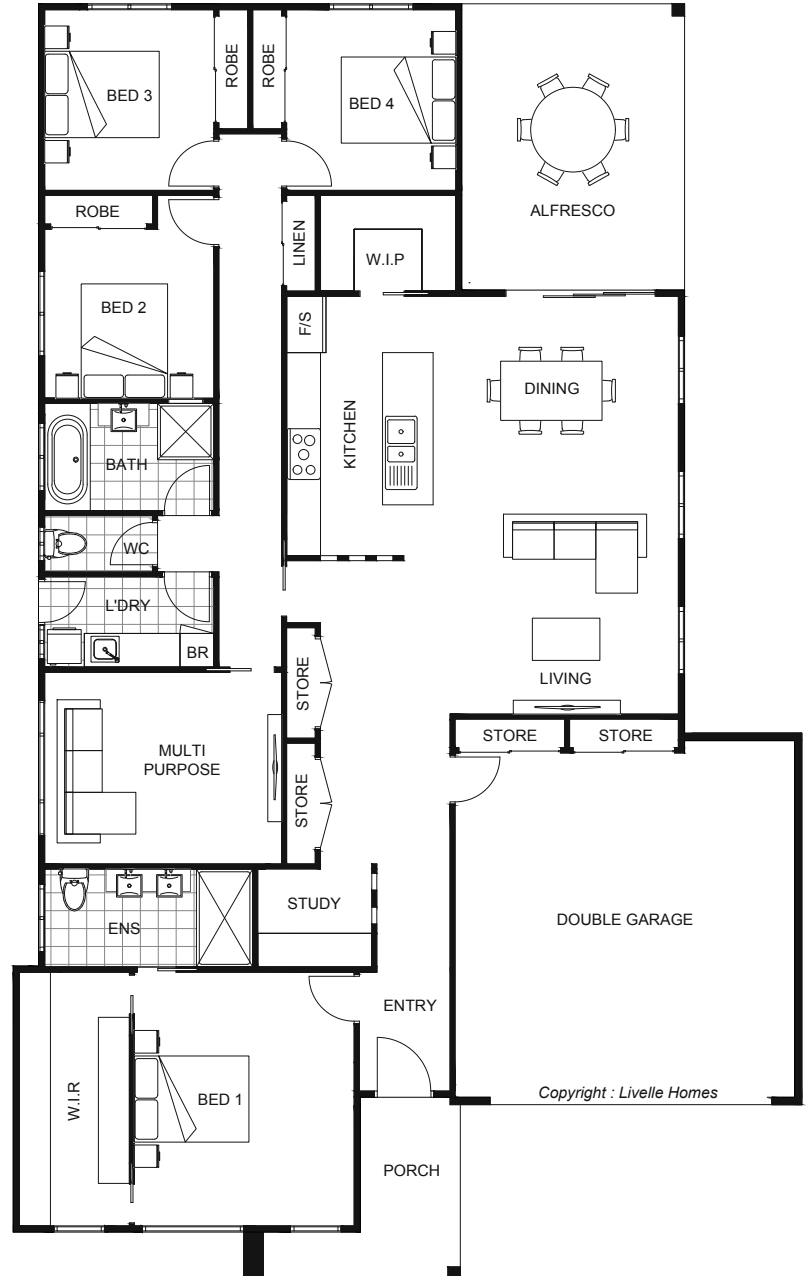

The Bartlett

Stylish, smart, and with plenty of features, the Bartlett provides the perfect foundation for a happy family life. Storage is a key feature with large robes in the four bedrooms, a walk-in pantry in the kitchen, two double linen cupboards, and two large cupboards in the garage. Plus, with its large living spaces, it's a home every family member will love.

Livelle Homes 

The Bartlett

Living	198.1	Sqm
Garage	41.6	Sqm
Alfresco	20.1	Sqm
Porch	6.6	Sqm
Total	266.4	Sqm

Length	22.76	m
Width	14.12	m

- Modern style home
- Open plan living & dining
- Entertainer's kitchen with WIP
- Alfresco off main living areas
- Master with ensuite & WIR
- Separate multi-purpose room
- Ample storage with large robes